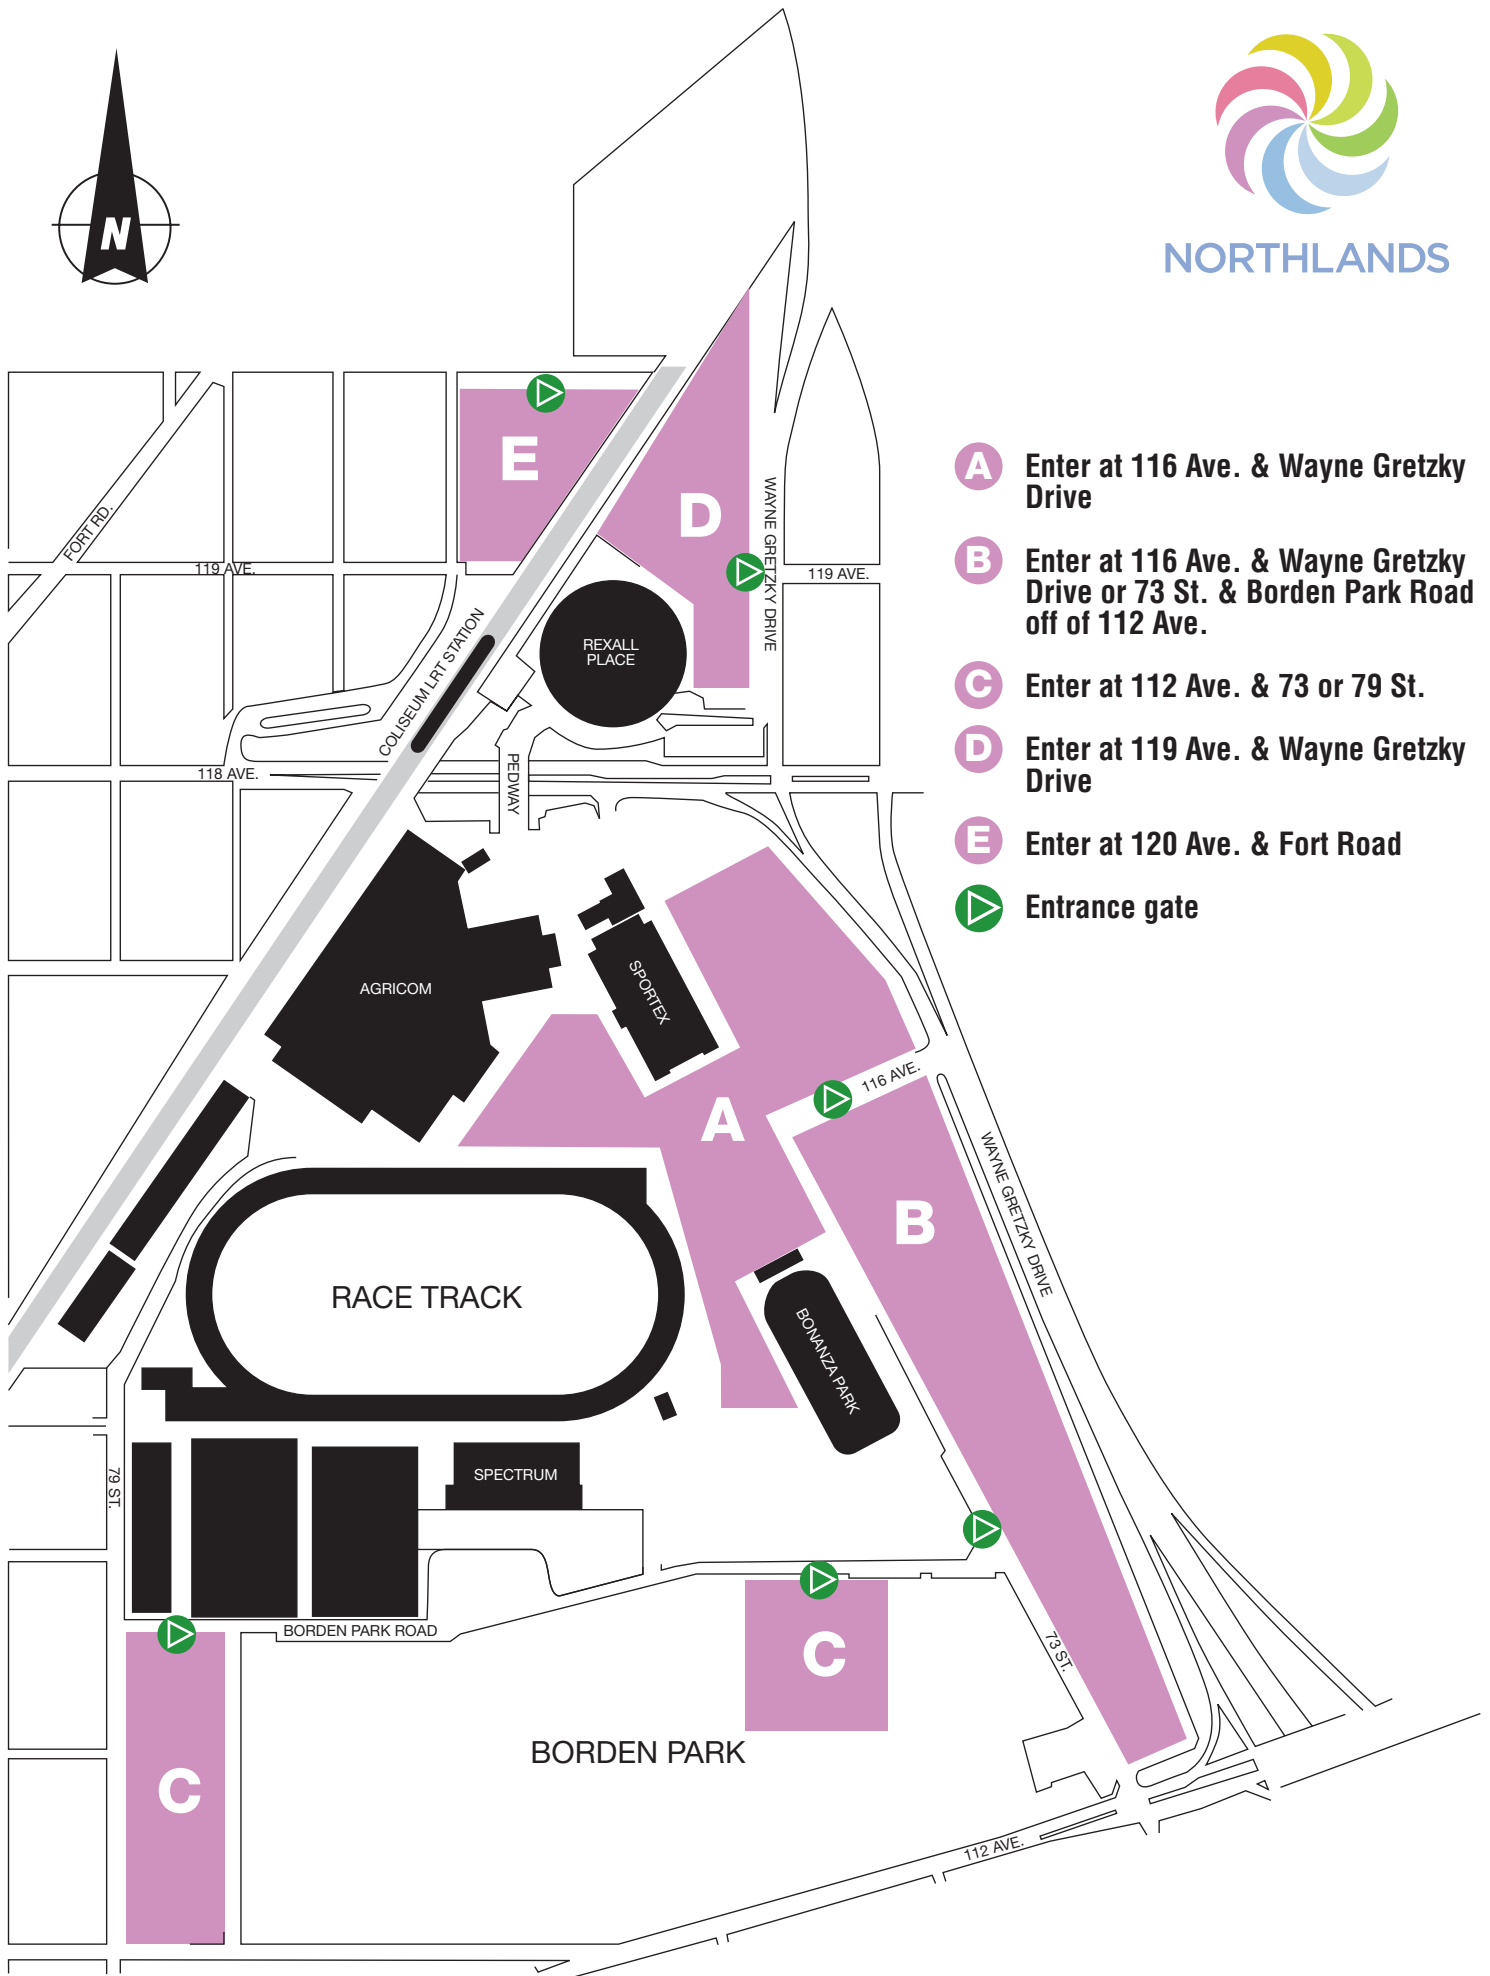

NORTHLANDS

- A** Enter at 116 Ave. & Wayne Gretzky Drive
- B** Enter at 116 Ave. & Wayne Gretzky Drive or 73 St. & Borden Park Road off of 112 Ave.
- C** Enter at 112 Ave. & 73 or 79 St.
- D** Enter at 119 Ave. & Wayne Gretzky Drive
- E** Enter at 120 Ave. & Fort Road
-  Entrance gate

City Route Map to Northlands

Surrounding Area

Provincial Roadways

Alberta within North America